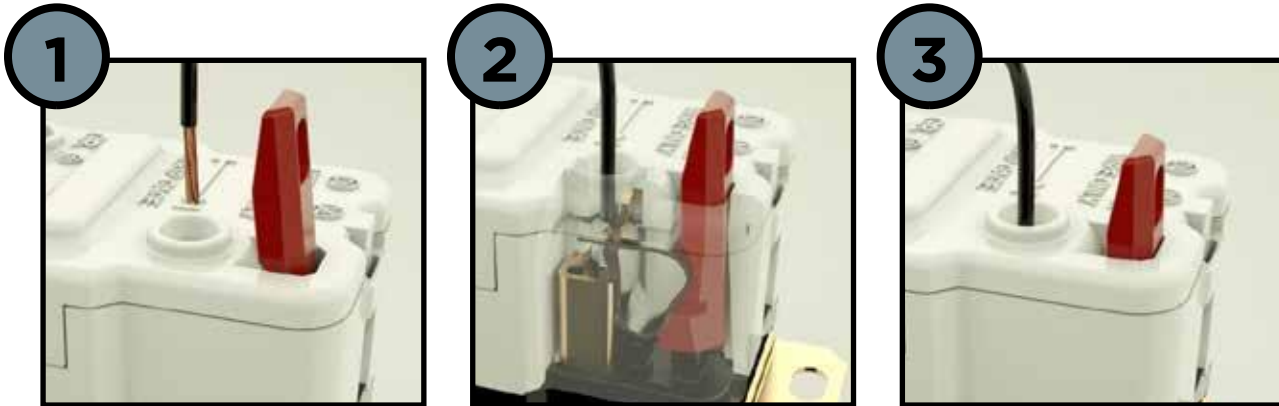

Labor Savings

Easy as: 1, 2, 3.

Twist-Lock® Single Receptacles

Description	Amps	125 Volts	250 Volts
Spring termination locking receptacles	20A	HBL2310ST	HBL2320ST
	30A	HBL2610ST	HBL2620ST

Note: With this new termination method, NEC code 110.14(D) "Terminal connection torque" for requiring the use of a torque driver to secure the terminations is no longer applicable.

Note: Terminations can be unwired by simply moving the plunger upwards to the open position.