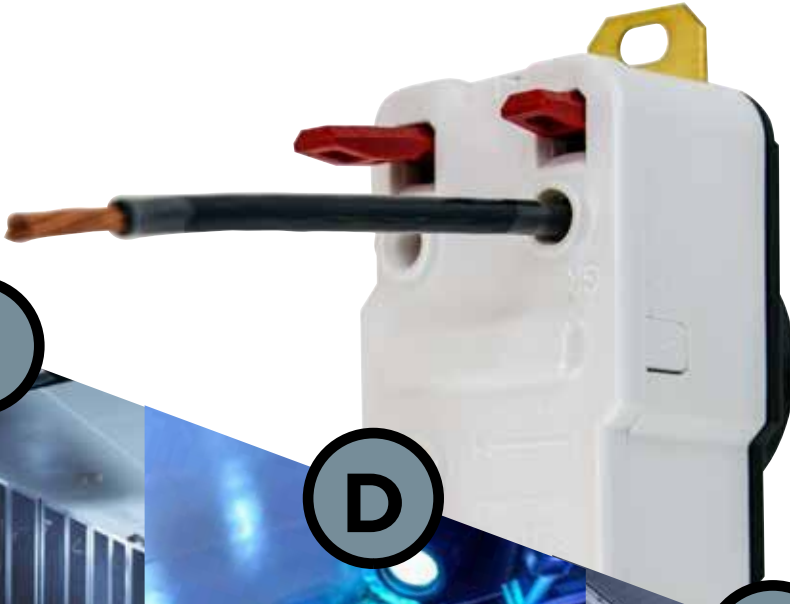

Twist-Lock[®] *Edge* *Series*

Twist-Lock[®]
Receptacles
with Screwless
Terminations

Twist-Lock® Receptacles with Screwless Terminations

Hubbell's innovative Twist-Lock® Edge Series receptacles with screwless terminations are the fastest devices to terminate on the market.

Get the Twist-Lock® Edge

Edge on Speed

Decrease your installation time by over 80%, technicians can complete the installation completely by hand without a torque driver or wrench

Edge on Safety

Consistent reliable connection
No exposed metal on the receptacle

Edge on Durability

Wires stay tight for the long term, regardless of vibration, temperature cycling or strand relaxation

Edge on Reliability

Same great quality you have come to expect from Hubbell

Twist-Lock® Receptacles with Screwless Terminations

Features

- Strong spring continues to apply pressure as strands relax
- No exposed metal on receptacles, allowing more devices to be installed closer together
- No torque screwdrivers required for wiring