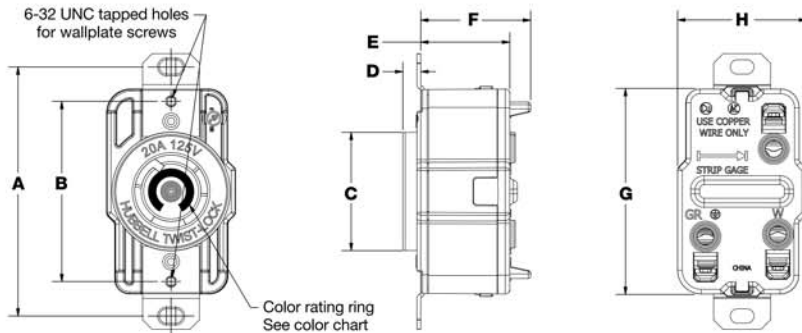

Twist-Lock® Edge Series

Twist-Lock® Receptacles with Screwless Terminations

Product Dimensions Inches (mm)

Catalog Number	Amps	A	B	C	D	E	F	G	H
HBL2310ST	20A	3.28"	2.38"	1.56"	.24"	1.17"	1.45"	2.77"	1.70"
HBL2320ST		(83.3)	(60.3)	(39.6)	(6.0)	(29.8)	(36.8)	(70.4)	(43.2)
HBL2610ST	30A	3.28"	2.38"	1.56"	.24"	1.26"	1.53"	2.77"	1.70"
HBL2620ST		(83.3)	(60.3)	(39.6)	(6.1)	(32.0)	(39.0)	(70.4)	(43.2)

Certifications

cULus Listed by UL to UL498 and CSA C22.2 No. 42.
Indoor Dry environment unless protected by additional means.

Additional Literature

Hubbell offers an extensive literature library for product support. Downloadable PDFs are available online at www.hubbell-wiring.com.