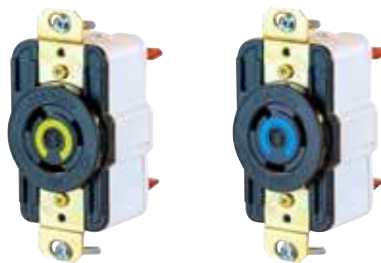

Get the Twist-Lock® Edge

Edge on Speed

Decrease your installation time by over 80%, technicians can complete the installation completely by hand without a torque driver or wrench

Edge on Safety

Consistent reliable connection
No exposed metal on the receptacle

Features

- Strong spring continues to apply pressure as strands relax
- No exposed metal on receptacles, allowing more devices to be installed closer together
- No torque screwdrivers required for wiring

Labor Savings

Easy as: 1, 2, 3.

Twist-Lock® Single Receptacles

Description	Amps	125 Volts	250 Volts
Spring termination locking receptacles	20A	HBL2310ST	HBL2320ST
	30A	HBL2610ST	HBL2620ST

Note: With this new termination method, NEC code 110.14(D) "Terminal connection torque" for requiring the use of a torque driver to secure the terminations is no longer applicable.

Note: Terminations can be unwired by simply moving the plunger upwards to the open position.

Twist-Lock® Edge Series

Twist-Lock® Receptacles with Screwless Terminations

Product Dimensions Inches (mm)

Catalog Number	Amps	A	B	C	D	E	F	G	H
HBL2310ST	20A	3.28"	2.38"	1.56"	.24"	1.17"	1.45"	2.77"	1.70"
HBL2320ST		(83.3)	(60.3)	(39.6)	(6.0)	(29.8)	(36.8)	(70.4)	(43.2)
HBL2610ST	30A	3.28"	2.38"	1.56"	.24"	1.26"	1.53"	2.77"	1.70"
HBL2620ST		(83.3)	(60.3)	(39.6)	(6.1)	(32.0)	(39.0)	(70.4)	(43.2)